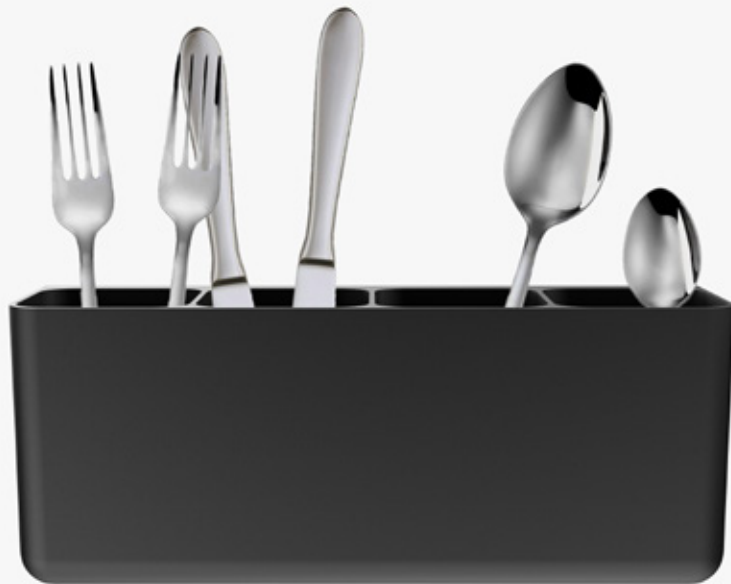

# myeki

## Charging and lighting station

Designed in Italy

3.4cm x 10cm x 10cm

A piece of furniture characterized by pure shapes, colors, and materials. The simplicity of the lines references a touch of high technology that goes in line with Apple products. Myeki Ring is not a smartphone charger nor is it a lamp. It is a new category of product designed to enrich and improve the user experience in a world of increasingly present electronic devices. The source of energy when placed in a domestic environment becomes a piece of furniture. Myeki Ring is powered by a thin rubber cable that plugs into a USB socket which solves any issue with international compatibility and can be used nearly anywhere. Myeki Ring it is designed to fit into public and working spaces. With its bright lines, its presence is marked with so ness and elegance in order to assist the user in finding the power source. A new way to integrate the power sources for domestic devices.

# Taku

Cutlery tray

Designed in Italy

25cm x 7.6cm x 10cm

Taku is a unique piece in aluminum which gives a design lift to your cutlery. It is simply to be fixed on the wall for them to shine in your kitchen.