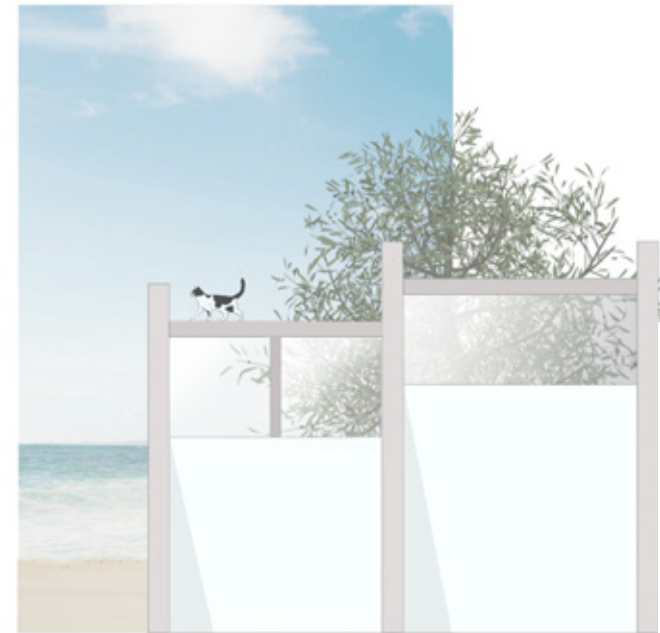

KOLI, CO-FOUNDER AND DESIGNER AT MANDALAKI

« The dream was to build a livable and modular design object we could place anywhere in the world sharing our design philosophy. The story had to begin in Rhodes, my home island. »