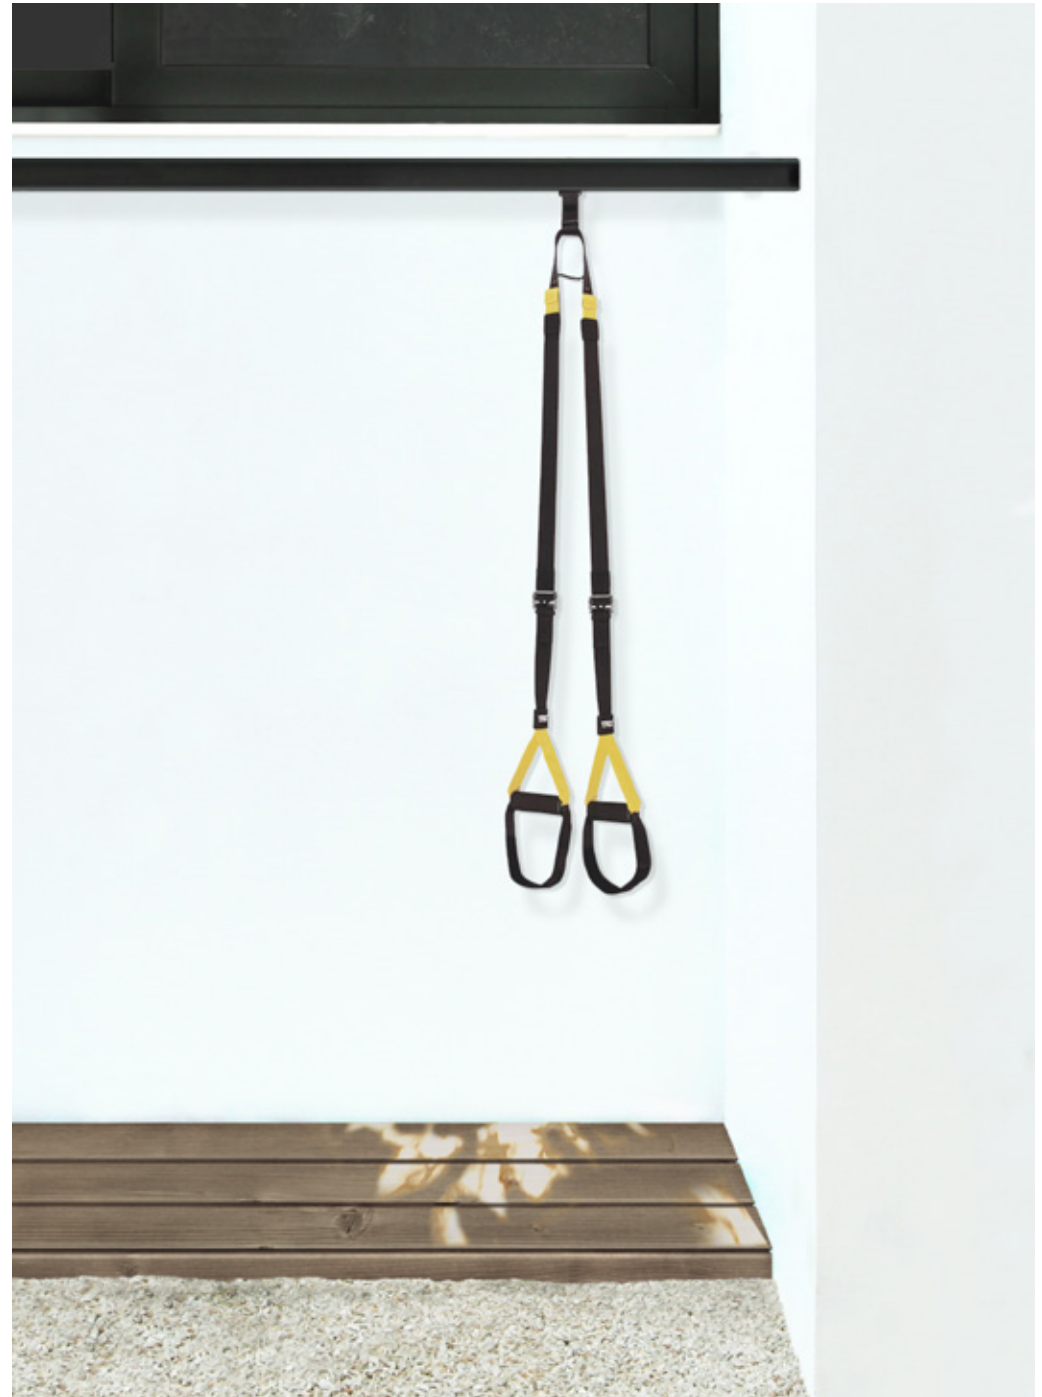

FITNESS ZONE

Workouts worth sticking to

A selection of fitness equipments such as TRX, Dip Power Station, Exercise ball, Lift bar, Skipping rope, AD roller and free weights dumbbells.

UNDER THE TREES

Being green